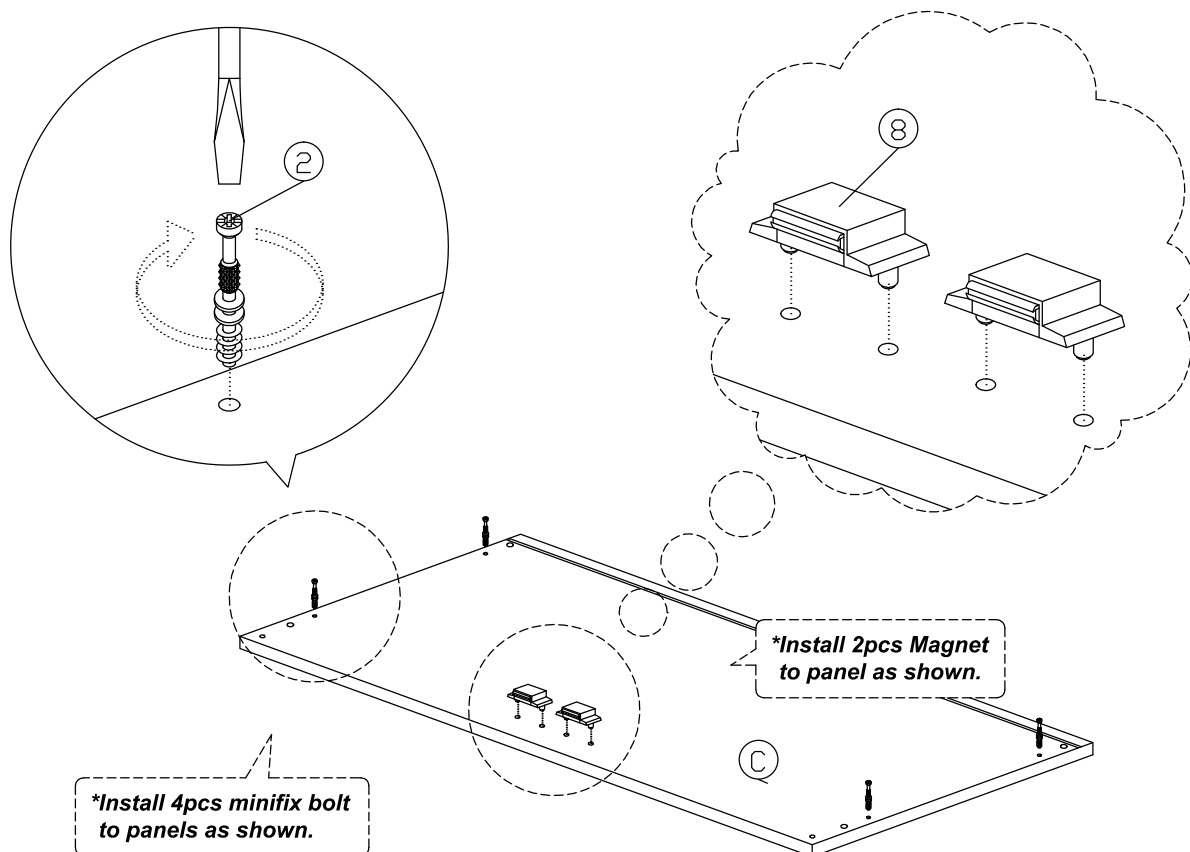

Assembly Instruction

Step 1

Step 2